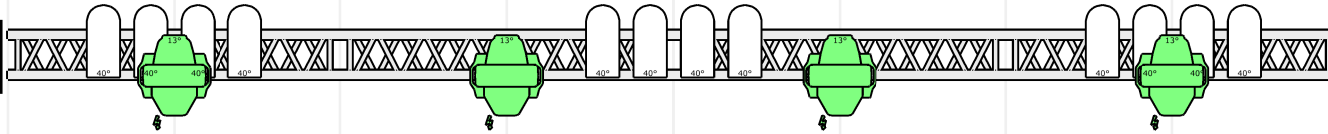

Symbol Schlüssel

-  LED Flood Panel 150 40° (12)
-  LED Theater Scheinwerfer (4)
-  LED Moving-Spot (min. 100 W) (4)
-  Hazer (2)
-  LED Vertical-Fogger (2)
-  LED-Blinder (2)
-  Nebelmaschine (1)

Backtruss

Fronttruss