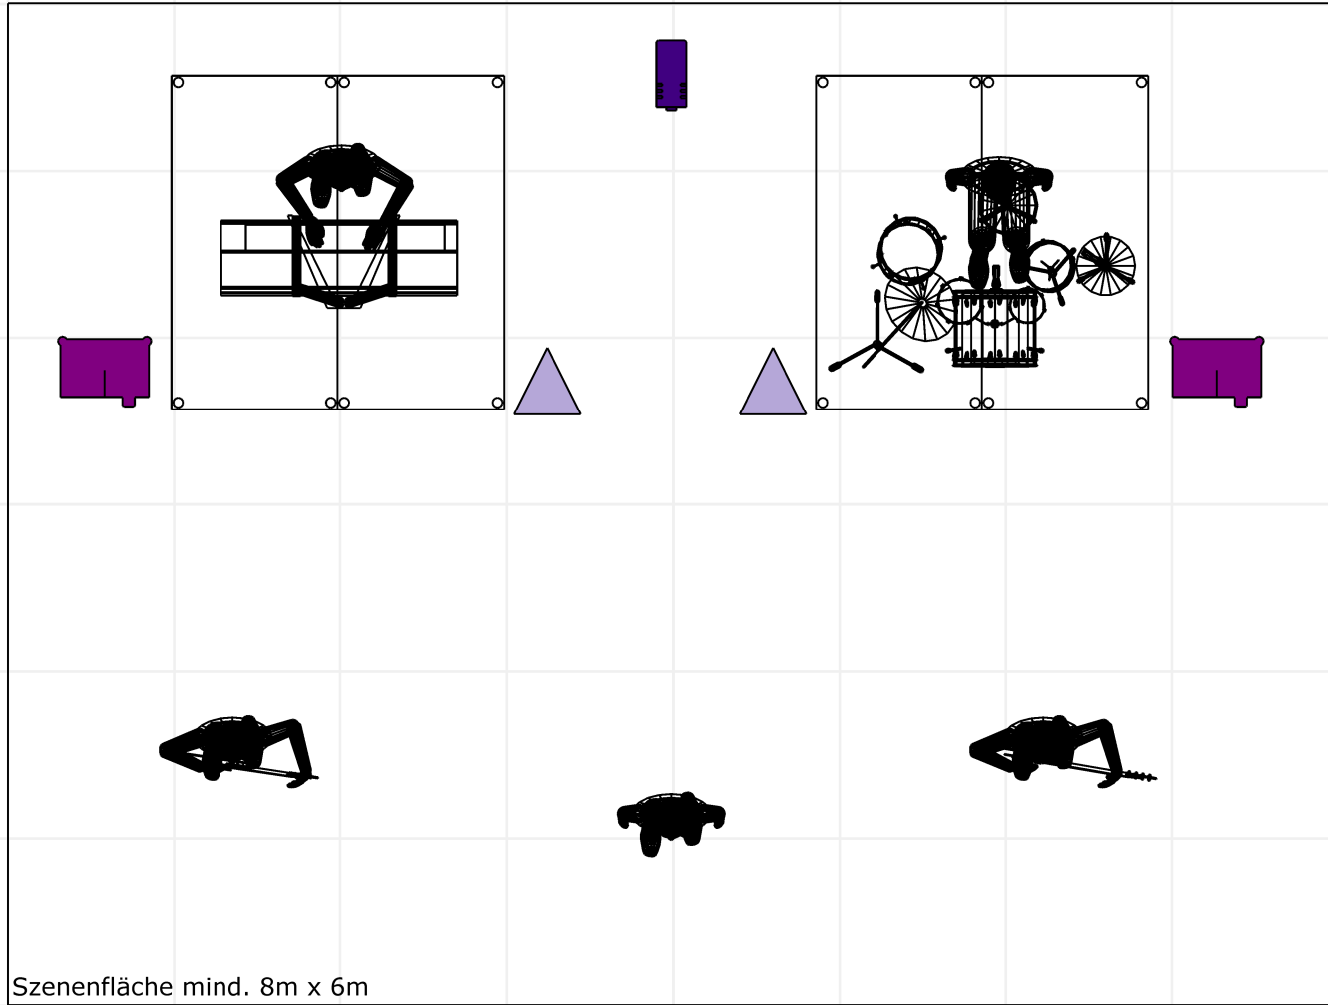

Symbol Schlüssel

-  LED Flood Panel 150 40° (12)
-  LED Theater Scheinwerfer (4)
-  LED Moving-Spot (min. 100 W) (4)
-  Hazer (2)
-  LED Vertical-Fogger (2)
-  LED-Blinder (2)
-  Nebelmaschine (1)

Backtruss

Fronttruss